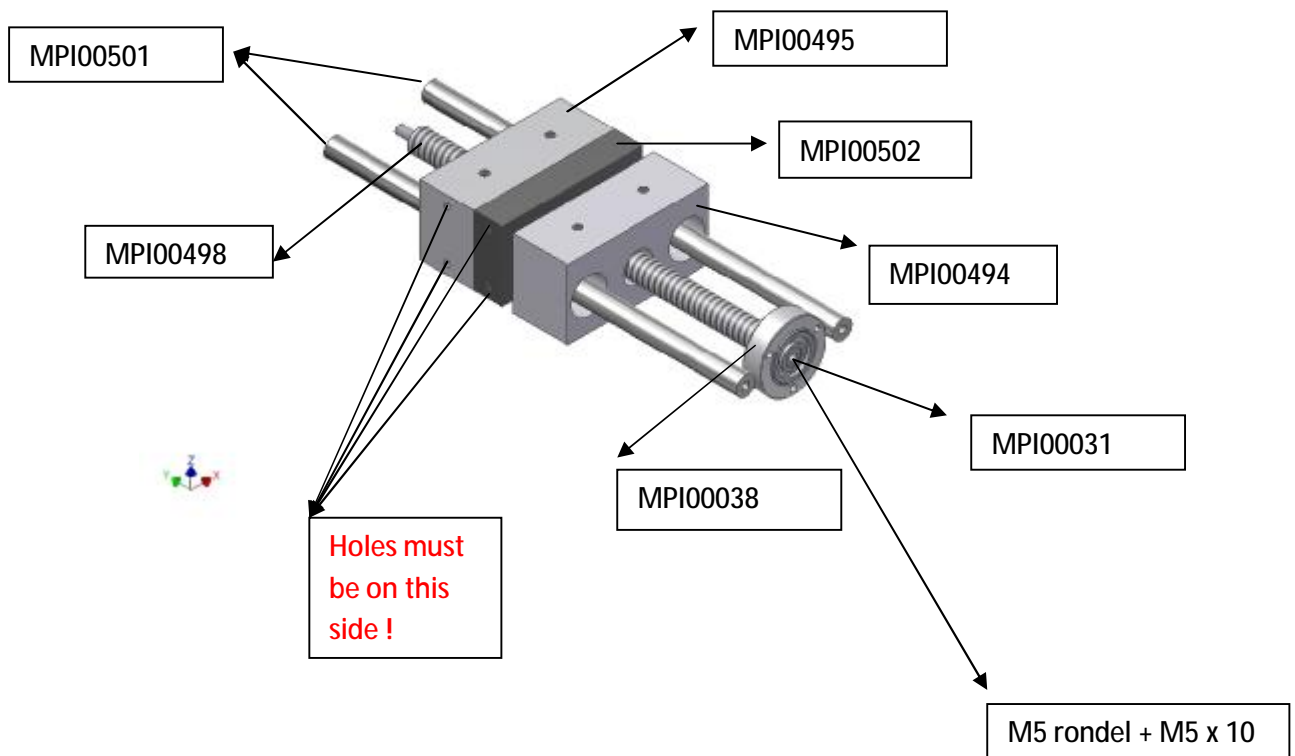

# Assembly for Colinbus® Profiler PRO floating z-axis

---

M5 x 16

M5 x 12

MPI00148