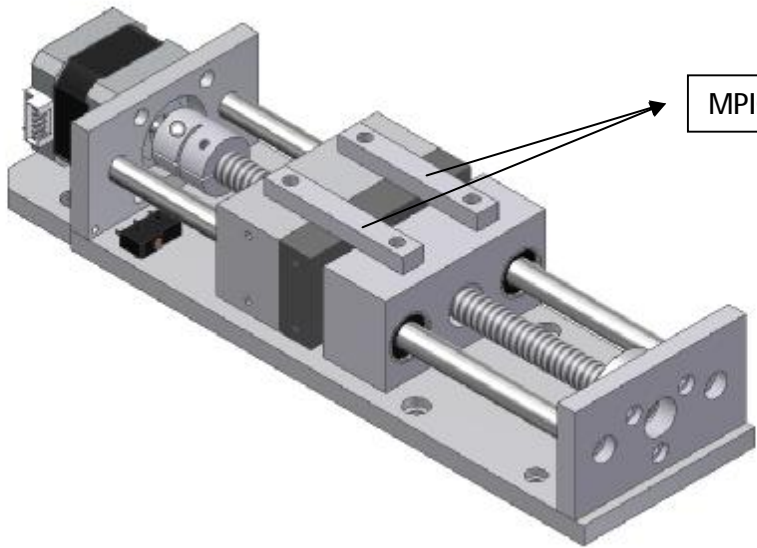

# Assembly for Colinbus® Profiler PRO floating z-axis

---

M5 x 16

M5 x 12

MPI00148