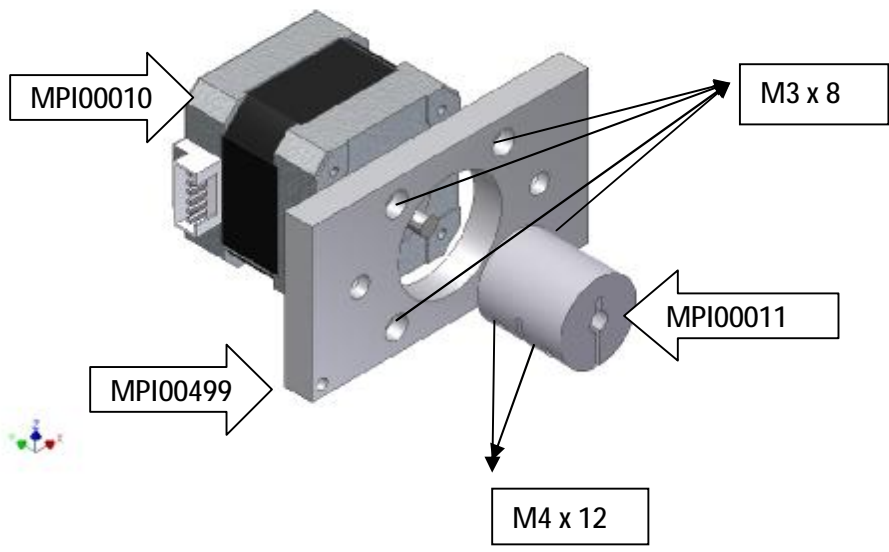

# Assembly for Colinbus® Profiler PRO floating z-axis

---

M5 x 16

M5 x 12

MPI00148