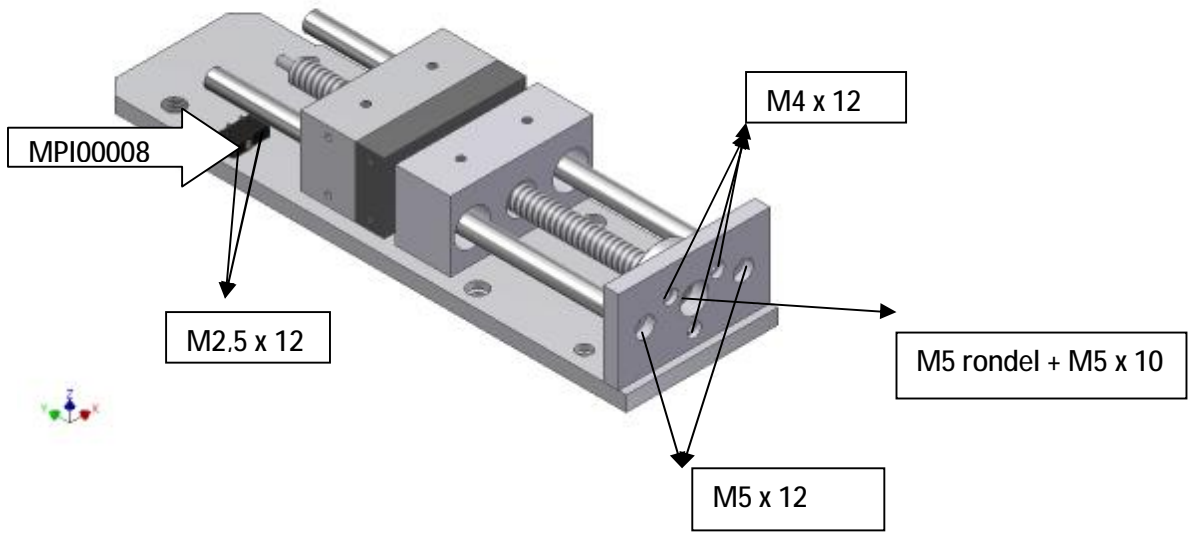

# Assembly for Colinbus® Profiler PRO floating z-axis

---

M5 x 16

M5 x 12

MPI00148