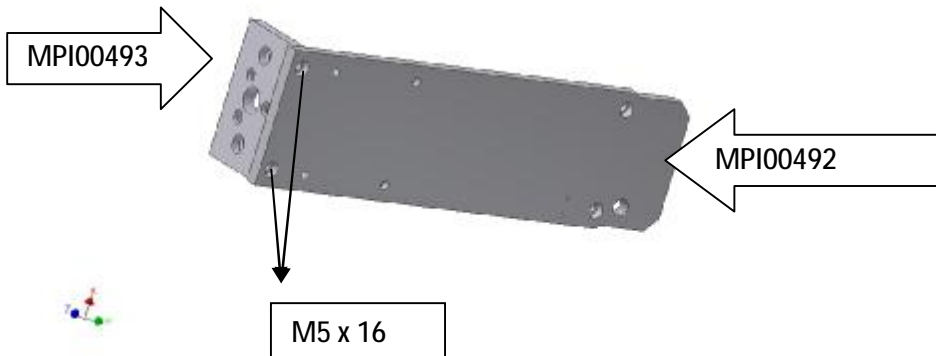

# Assembly for Colinbus® Profiler PRO floating z-axis

---

M5 x 16

M5 x 12

MPI00148